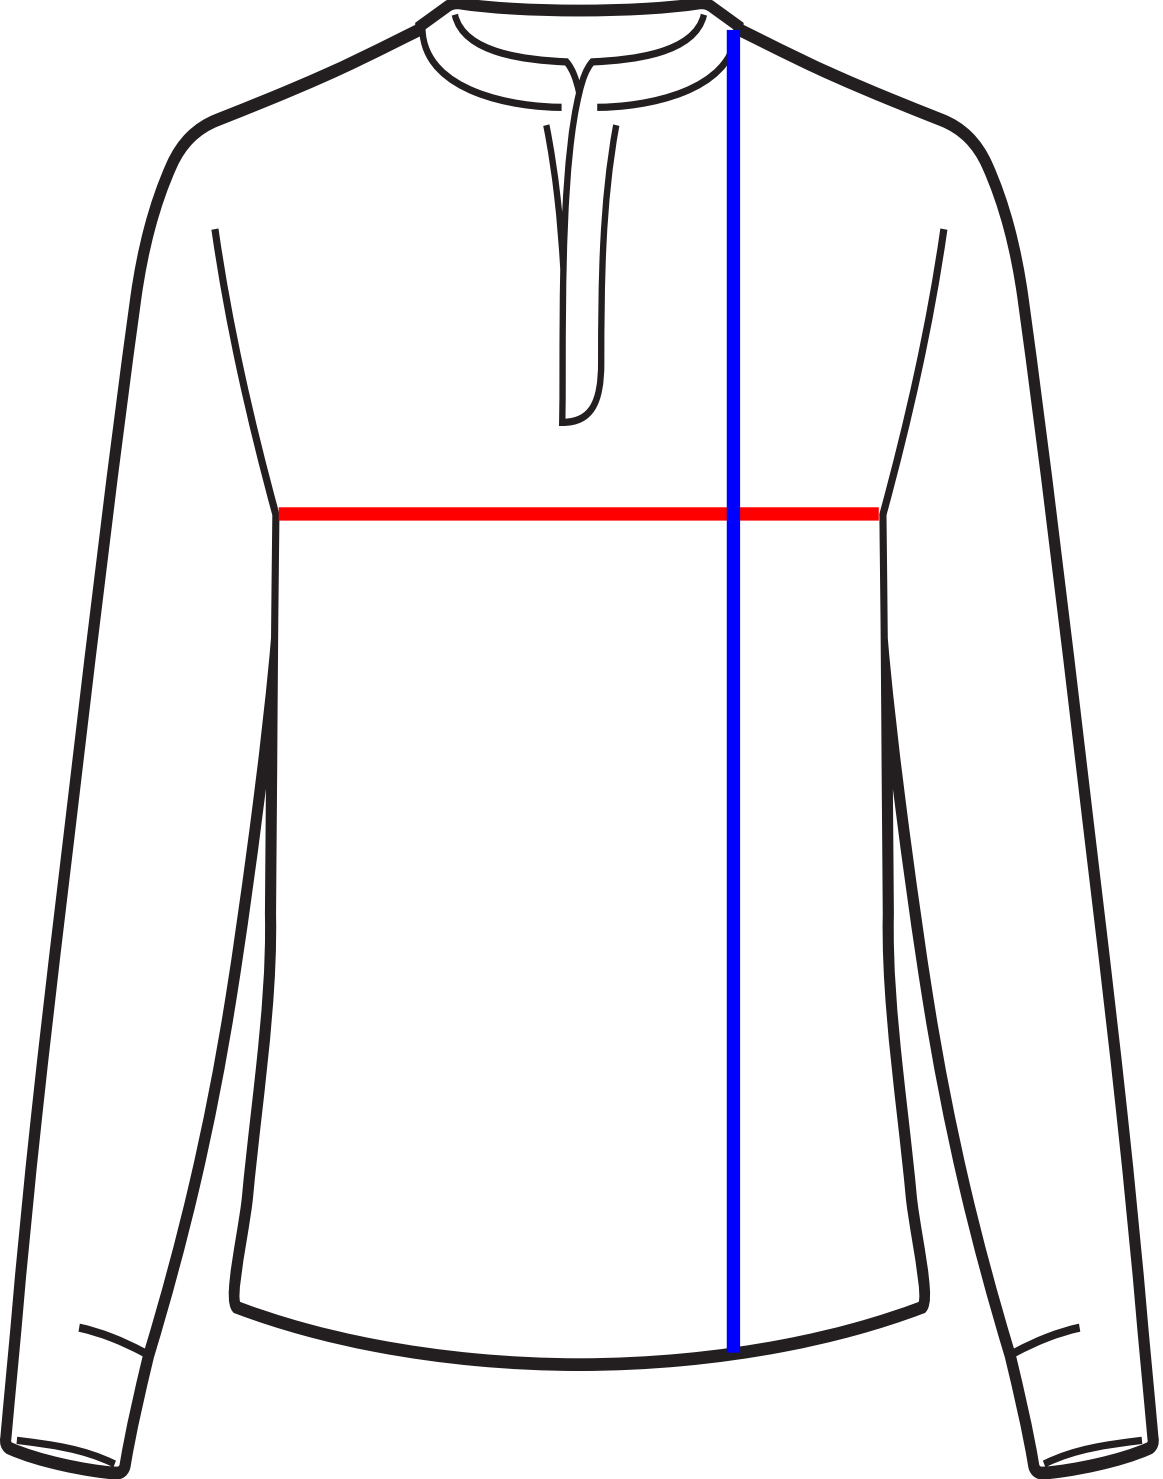

Reel Action TV Shirt

Size	Chest	Length
S	54	71.5
M	56	73.5
L	58	75.5
XL	60	77.5
2XL	62	79.5
3XL	64	81.5
4XL	66	83.5
5XL	68	85.5

All sizes in cm

Reel Action TV Shirt

Size	Chest	Length
S	54	71.5
M	56	73.5
L	58	75.5
XL	60	77.5
2XL	62	79.5
3XL	64	81.5
4XL	66	83.5
5XL	68	85.5

All sizes in cm